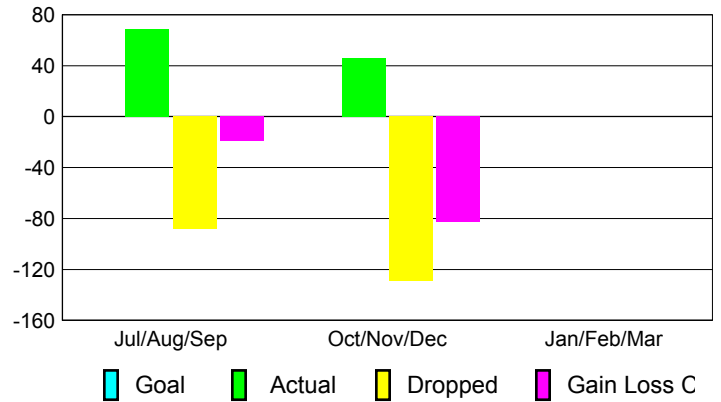

Membership Results 2012-2013

Goal, New, Dropped, Gain/Loss

Comparison of Membership Gain/Loss

Current Year Compared to the Previous Year